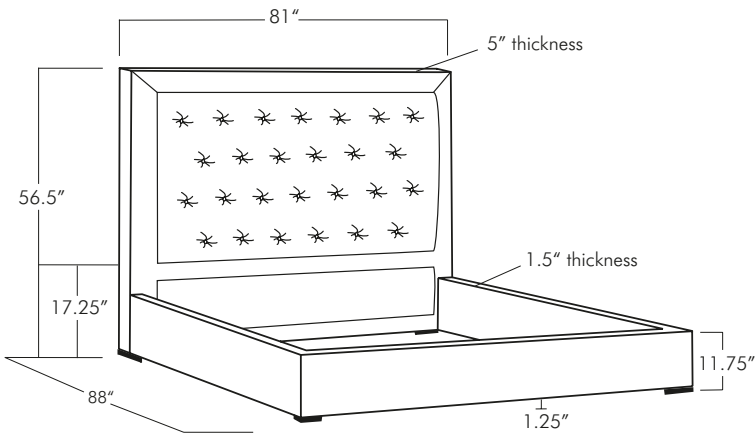

GANNON BUTTON TUFTED

Twin

Full

Queen

King

California King