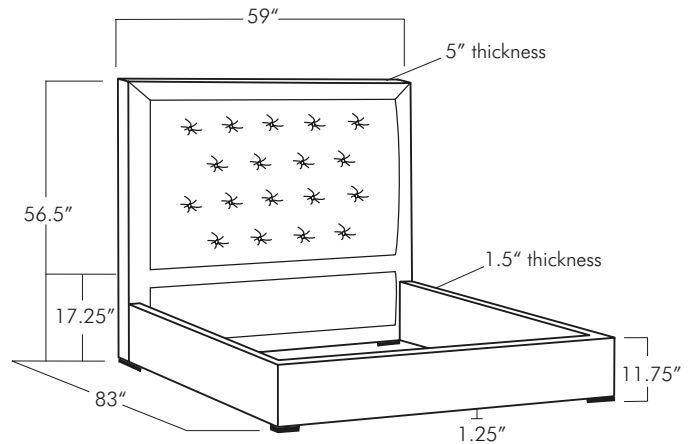

GANNON BUTTON TUFTED

Twin

Full

Queen

King

California King