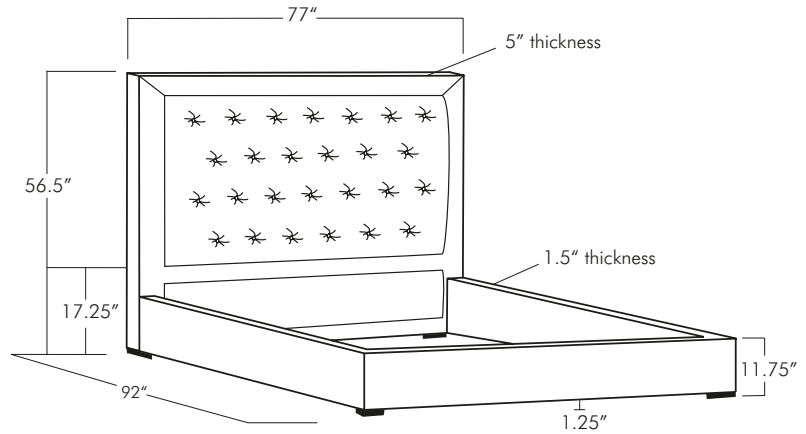

GANNON BUTTON TUFTED

Twin

Full

Queen

King

California King