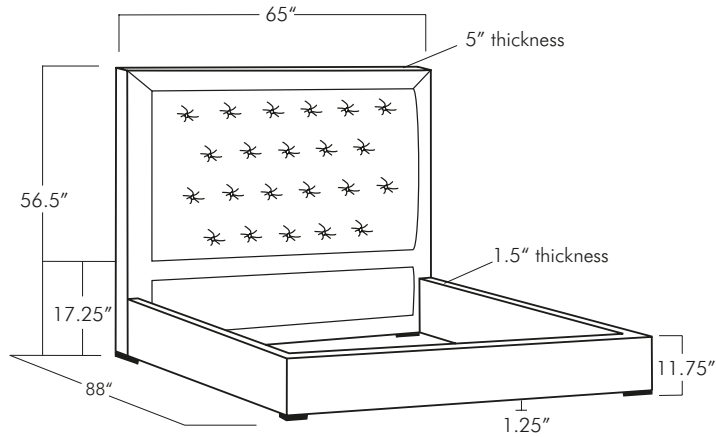

GANNON BUTTON TUFTED

Twin

Full

Queen

King

California King