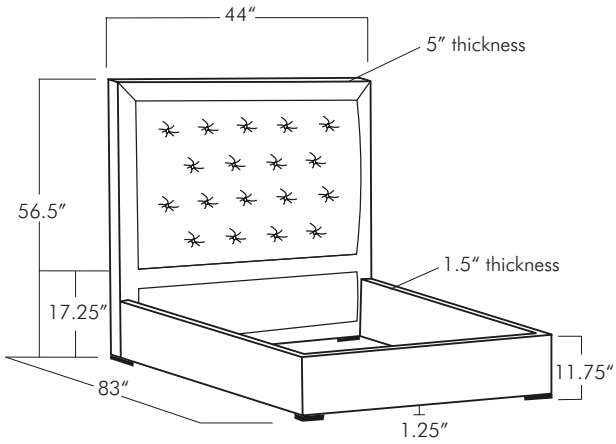

GANNON BUTTON TUFTED

Twin

Full

Queen

King

California King