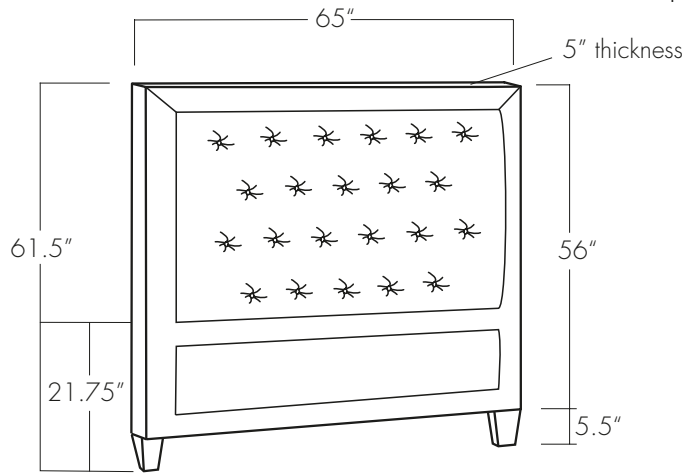

# GANNON BUTTON TUFTED HEADBOARD

Twin

Full

Queen

King

California King

**EASTERN ♦ ACCENTS®**  
UPHOLSTERY WORKSHOP