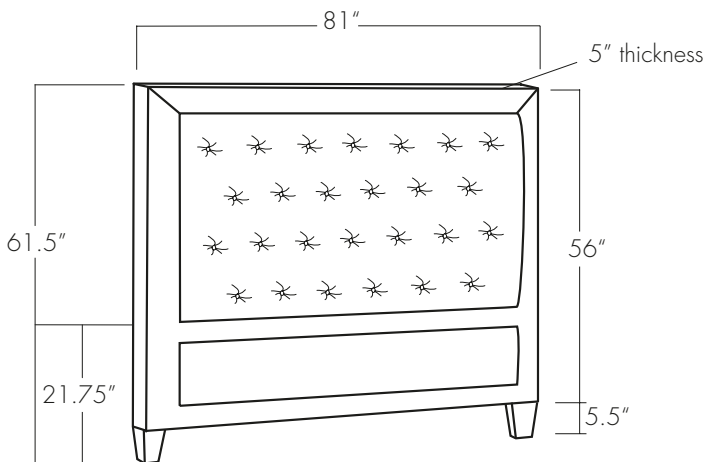

# GANNON BUTTON TUFTED HEADBOARD

Twin

Full

Queen

King

California King

**EASTERN ♦ ACCENTS®**  
UPHOLSTERY WORKSHOP