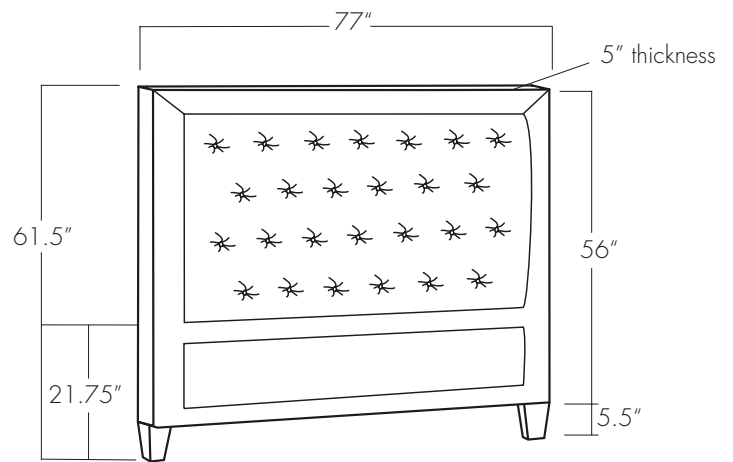

# GANNON BUTTON TUFTED HEADBOARD

Twin

Full

Queen

King

California King

**EASTERN ♦ ACCENTS®**  
UPHOLSTERY WORKSHOP