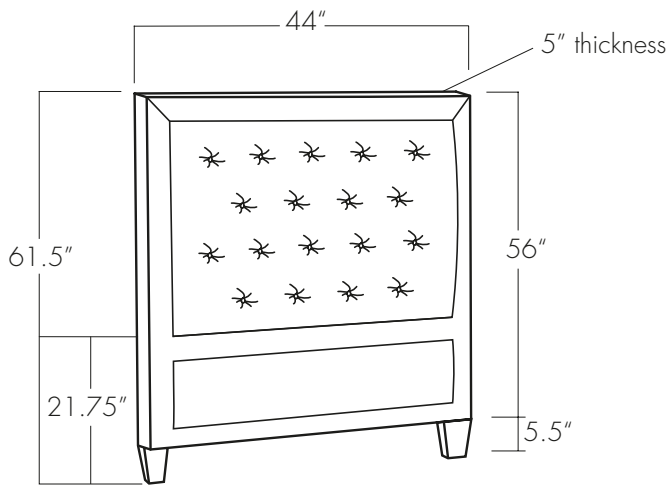

# GANNON BUTTON TUFTED HEADBOARD

Twin

Full

Queen

King

California King

**EASTERN ♦ ACCENTS®**  
UPHOLSTERY WORKSHOP