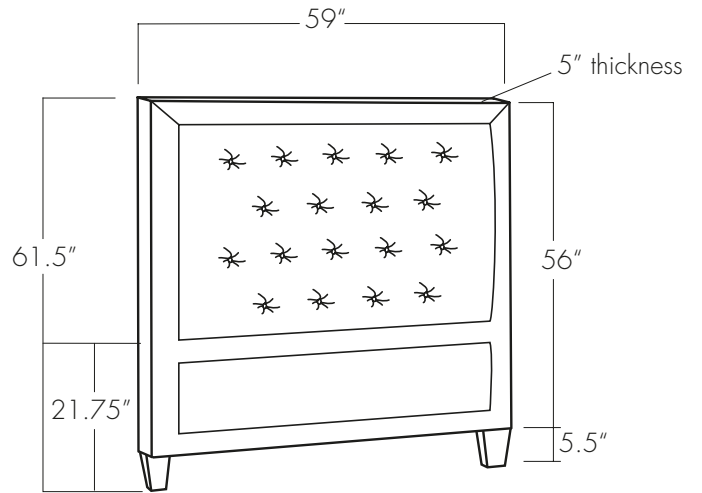

# GANNON BUTTON TUFTED HEADBOARD

Twin

Full

Queen

King

California King

**EASTERN ♦ ACCENTS®**  
UPHOLSTERY WORKSHOP