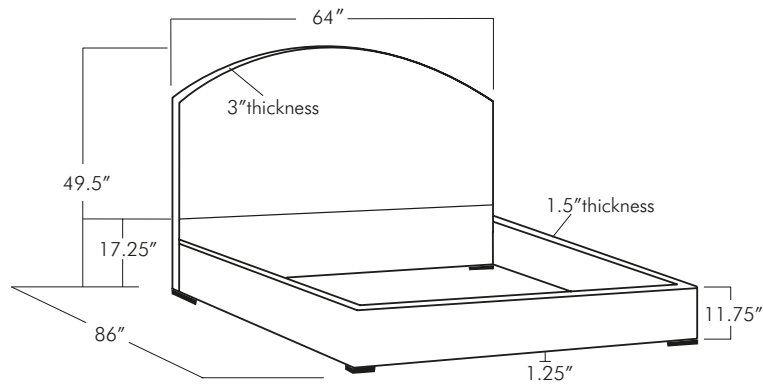

CARMINE

Twin

Full

Queen

King

California King