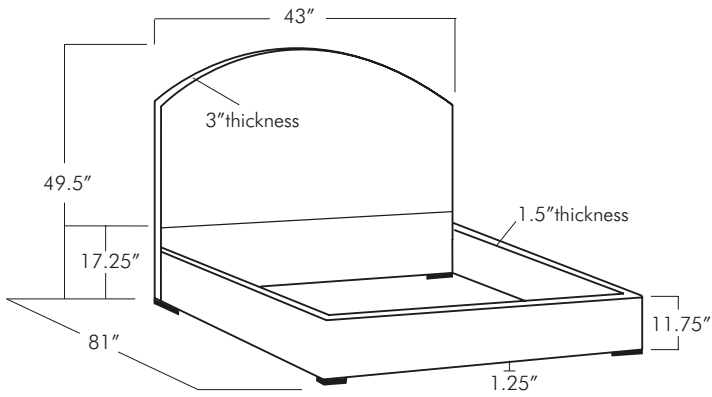

CARMINE

Twin

Full

Queen

King

California King