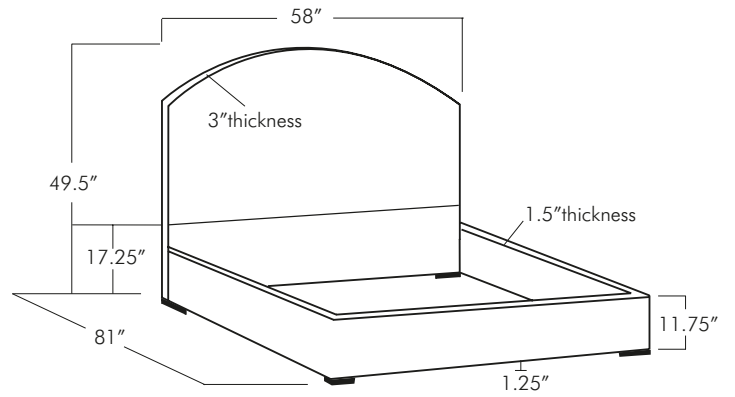

CARMINE

Twin

Full

Queen

King

California King