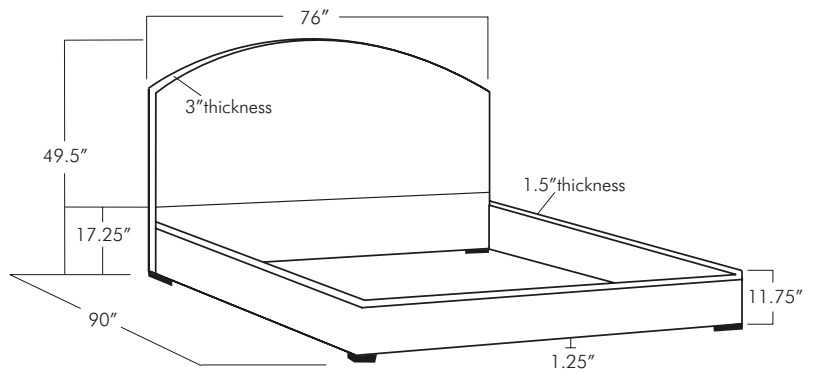

CARMINE

Twin

Full

Queen

King

California King