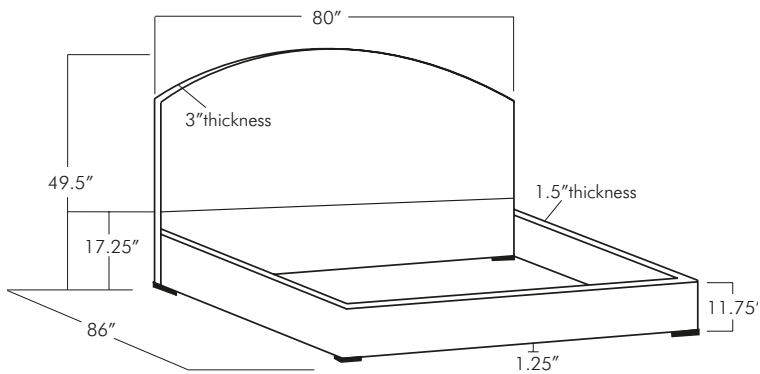

CARMINE

Twin

Full

Queen

King

California King