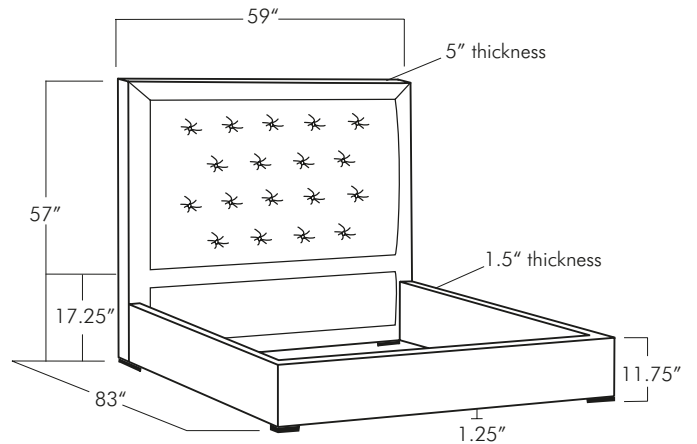

GANNON BUTTON TUFTED

Twin

Full

Queen

King

California King