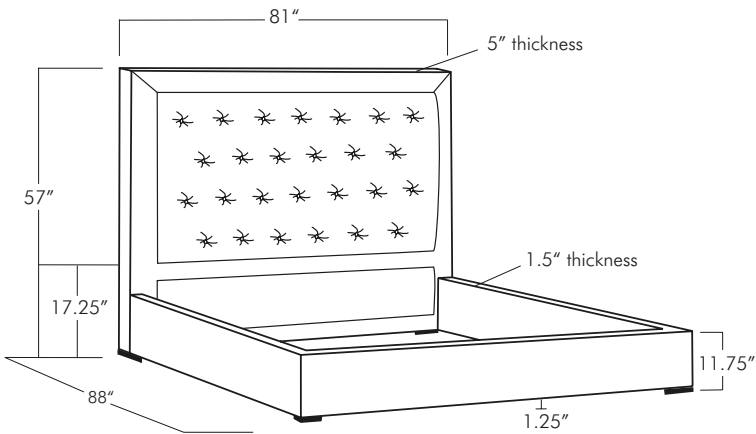

GANNON BUTTON TUFTED

Twin

Full

Queen

King

California King