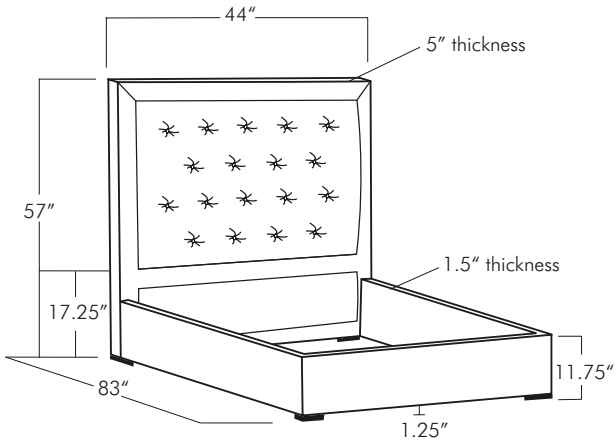

GANNON BUTTON TUFTED

Twin

Full

Queen

King

California King