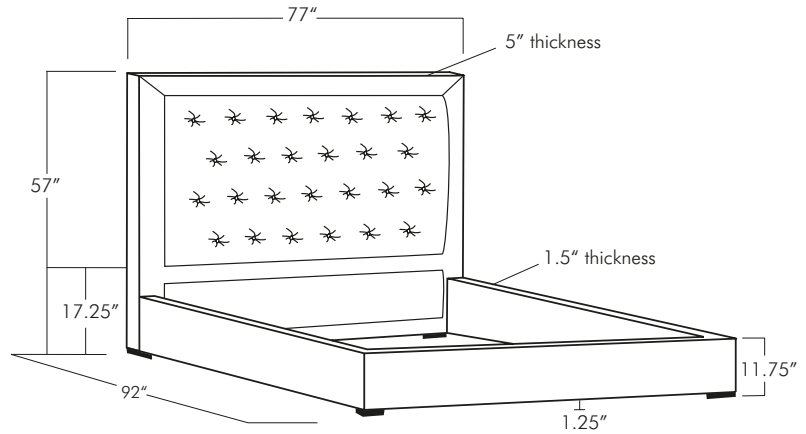

GANNON BUTTON TUFTED

Twin

Full

Queen

King

California King