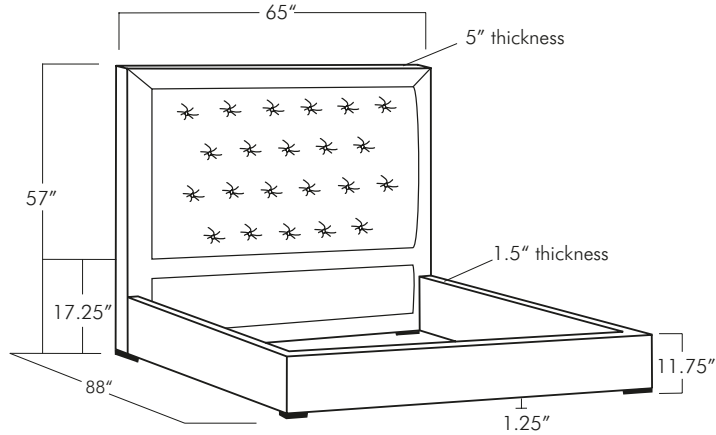

GANNON BUTTON TUFTED

Twin

Full

Queen

King

California King