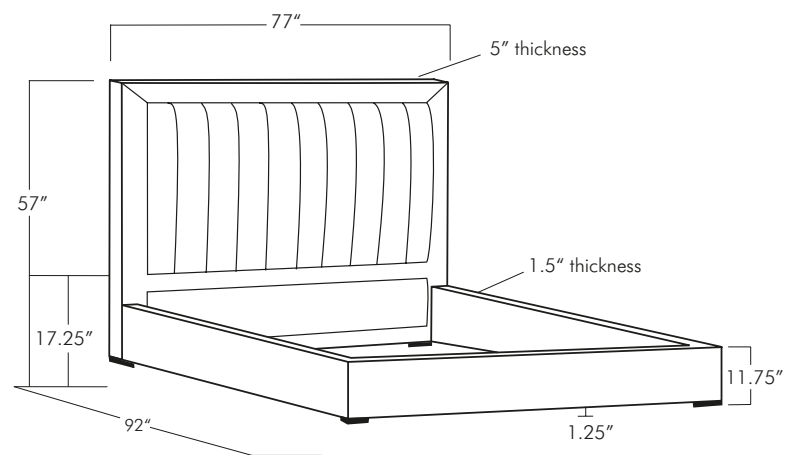

GANNON CHANNEL TUFTED

Twin

Full

Queen

King

California King