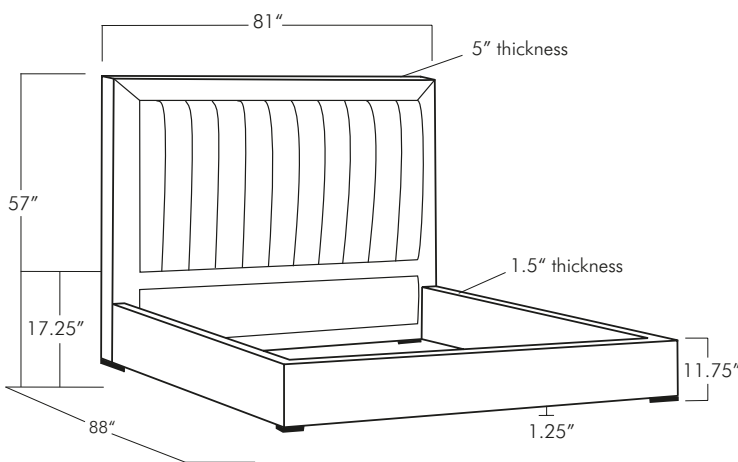

GANNON CHANNEL TUFTED

Twin

Full

Queen

King

California King