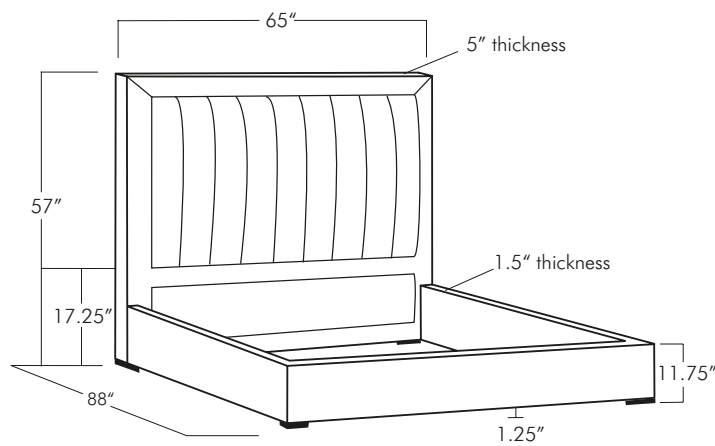

GANNON CHANNEL TUFTED

Twin

Full

Queen

King

California King