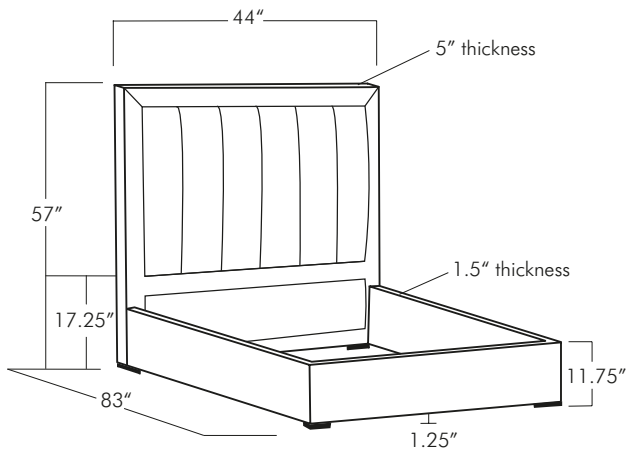

GANNON CHANNEL TUFTED

Twin

Full

Queen

King

California King