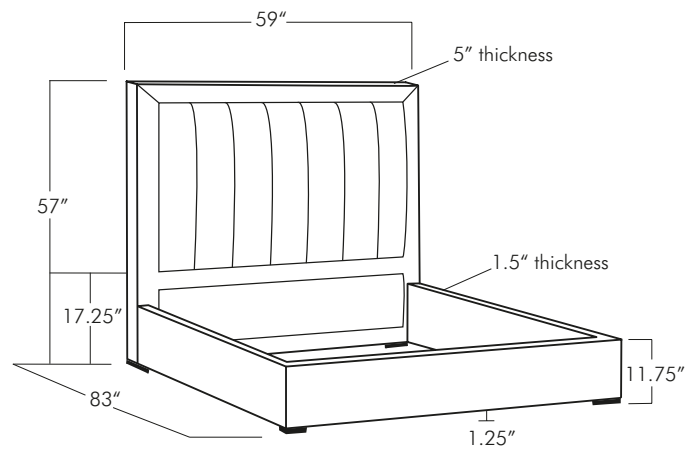

GANNON CHANNEL TUFTED

Twin

Full

Queen

King

California King