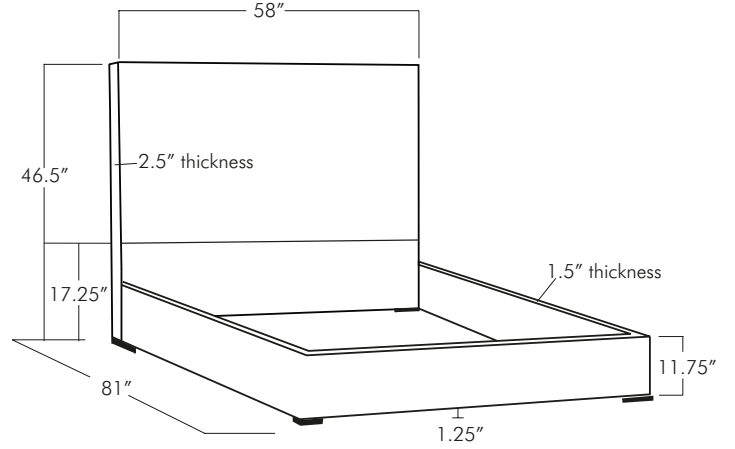

MALLEO

Twin

Full

Queen

King

California King