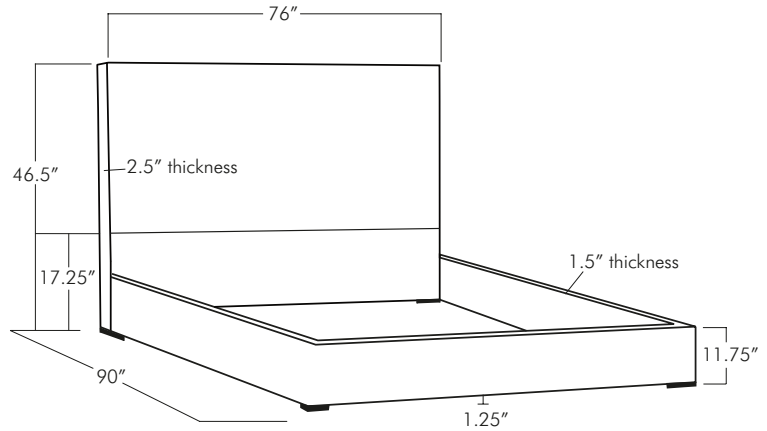

MALLEO

Twin

Full

Queen

King

California King