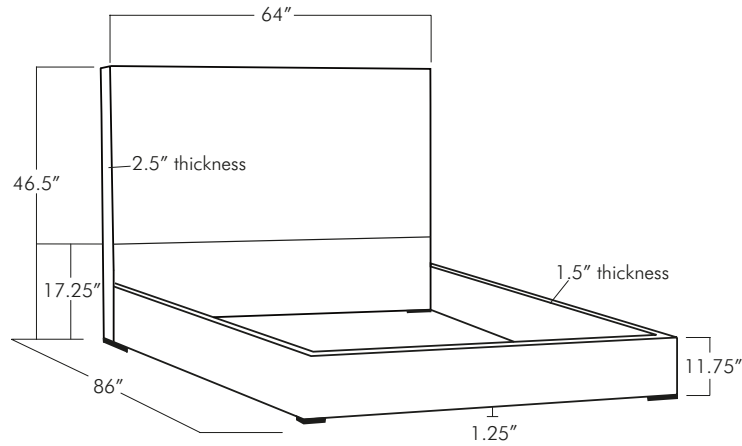

MALLEO

Twin

Full

Queen

King

California King