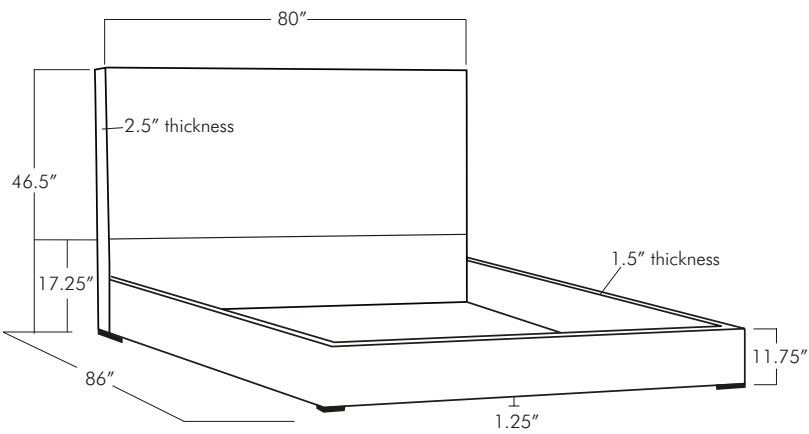

MALLEO

Twin

Full

Queen

King

California King