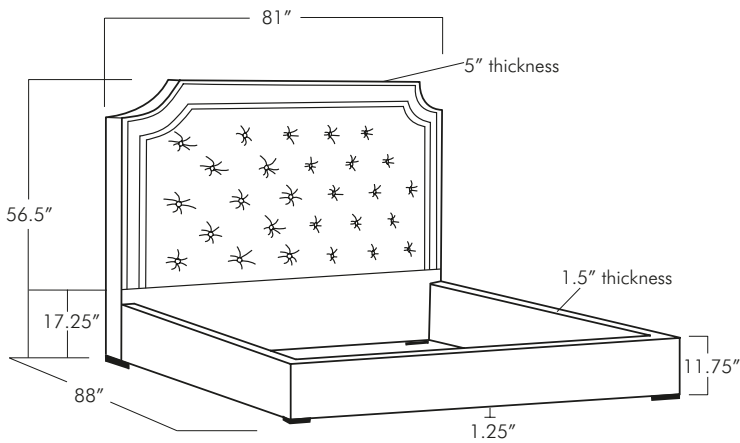

# VIENNA TUFTED

Twin

Full

Queen

King

California King