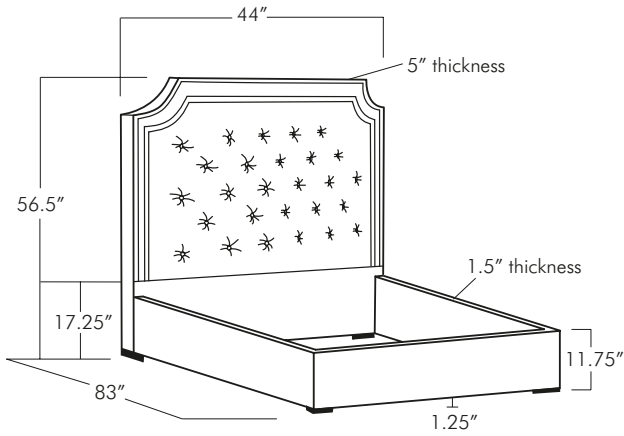

# VIENNA TUFTED

Twin

Full

Queen

King

California King