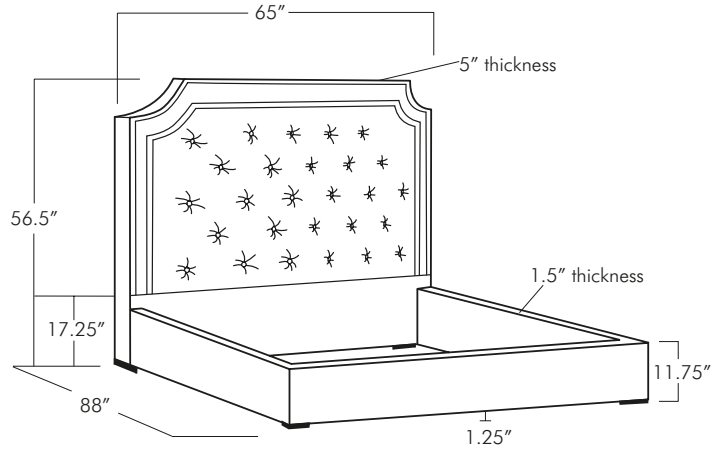

# VIENNA TUFTED

Twin

Full

Queen

King

California King